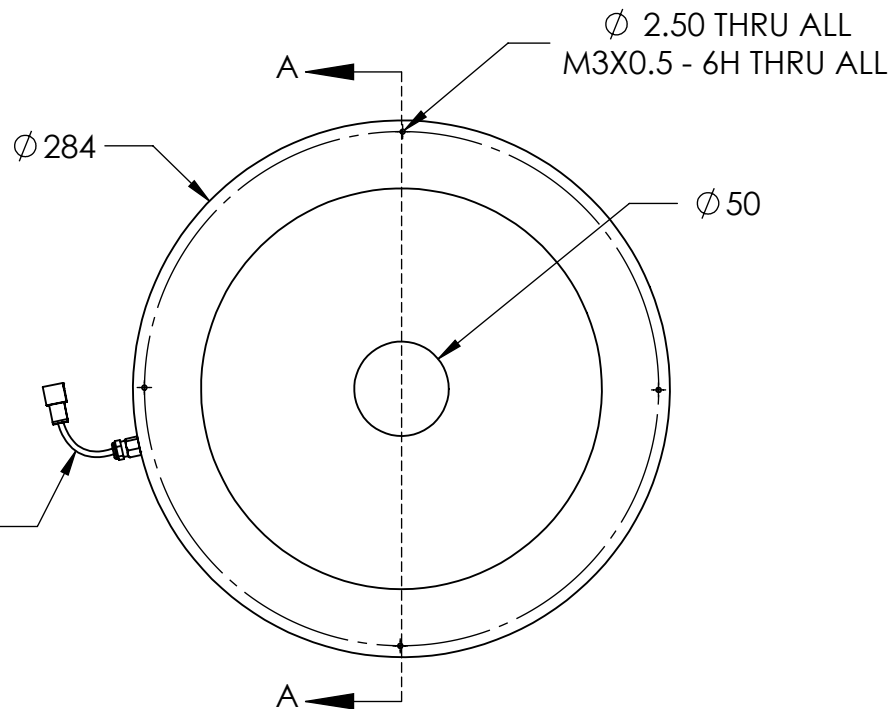

1 2 3 4 5 6 7 8

D

D

C

C

SECTION A-A
SCALE 1 : 4

B

B

CONNECTOR
50CM CABLE

A

A

	DESIGN BY	FL LUEI	UNIT:	PRODUCT SERIES: LT4WRG SERIES	
	CHECK BY	KB TAN	MM		
	DATE	06/06/2018	REVISION:	TITLE	DRAWING LAYOUT
	MATERIAL	-	01	PART NO	LT4WRG250-00-1-G-24V
	FINISHING	-	SCALE:	DWG NO	-
QTY	-	1 : 1	SHEET 1 OF 1		

1 2 3 4 5 6 7 8