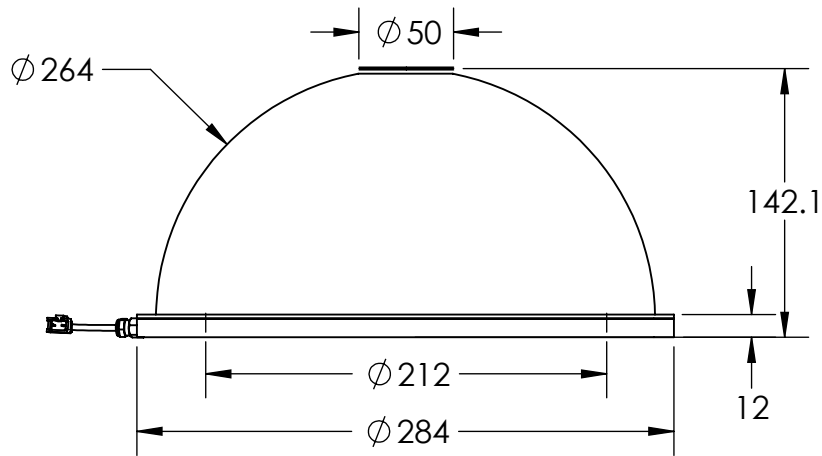

1 2 3 4 5 6 7 8

D

D

C

C

SECTION A-A
SCALE 1 : 4

B

B

CONNECTOR
50CM CABLE

A

A

	DESIGN BY	FL LUEI	UNIT:	PRODUCT SERIES: LT4WRG SERIES	
	CHECK BY	KB TAN	MM		
	DATE	06/06/2018	REVISION:	TITLE	DRAWING LAYOUT
	MATERIAL	-	01	PART NO	LT4WRG250-00-1-G-24V
	FINISHING	-	SCALE:	DWG NO	-
QTY	-	1 : 1	SHEET 1 OF 1		